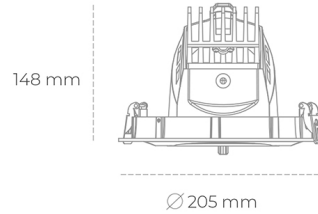

DOWNLIGHT QUNA A 935 21W 60° BLACK HI EFFICIENT ON/OFF

Article number: N210-K0002-BB935-H8-Q60-ZC02_550-S7-###

LED	COB
Light colour	3500 [K] HI EFFICIENT
CRI	90
Led chip flux	3341 [lm]
Luminous flux	2672 [lm]
System power	21 [W]
Luminaire Efficiency	127 [lm/W]
Beam angle	60°
Controller	ON/OFF
MacAdam	3 SDCM

Downlight LED

LED downlight for drop ceiling installation. Aluminium housing. Glass cover included. Available in white, black and grey. Any RAL palette colour available on enquiry. Housing enables adjustment in two axis planes. Reflector beams available: 12°, 24°, 36° and 60°. Maximum power is 37W.

LUMINAIRE

Weight	1,5 [kg]
Protection rating IP , IK , class	IP 20, IK 3,
Luminaire colour	BLACK
Cover	Glass
Operating voltage	220-240V 50-60Hz

Note: All data are typical values. Tolerance of measurements +/-10% System features may change with product improvements due to technical advances.