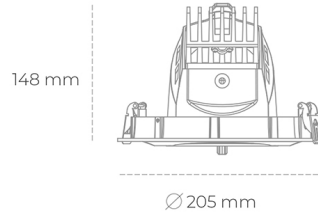

DOWNLIGHT QUNA A 820 37W 60° GREY MEAT PINK ON/OFF

LED	COB
Light colour	2000 [K] MEAT PINK
CRI	80
Led chip flux	2963 [lm]
Luminous flux	2370 [lm]
System power	37 [W]
Luminaire Efficiency	64 [lm/W]
Beam angle	60°
Controller	ON/OFF
MacAdam	3 SDCM

Downlight LED

LED downlight for drop ceiling installation. Aluminium housing. Glass cover included. Available in white, black and grey. Any RAL palette colour available on enquiry. Housing enables adjustment in two axis planes. Reflector beams available: 12°, 24°, 36° and 60°. Maximum power is 37W.

LUMINAIRE

Weight	1,5 [kg]
Protection rating IP , IK , class	IP 20, IK 3,
Luminaire colour	GREY
Cover	Glass
Operating voltage	220-240V 50-60Hz

Note: All data are typical values. Tolerance of measurements +/-10% System features may change with product improvements due to technical advances.

OPTIONS

RAL colours on enquiry, honeycomb louver on enquiry , Casambi on enquiry, DALI on enquiry, Phase-cut dimming on enquiry.

Generated: 16.07.2024

+48 32 388 80 00

www.cora.pl
cora@cora.pl

Street: Ignatza Hakuby 18
41-914 Bytom, Polska