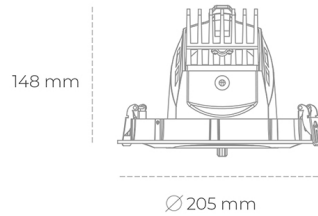

## DOWNLIGHT QUNA A 927 37W 60° GREY | ON/OFF

Article number: N210-K0001-RF927-H8-Q60-ZC03\_950-S7-###

LED	COB
Light colour	2700 [K]
CRI	80
Led chip flux	4222 [lm]
Luminous flux	3377 [lm]
System power	37 [W]
Luminaire Efficiency	91 [lm/W]
Beam angle	60°
Controller	ON/OFF
MacAdam	3 SDCM

### Downlight LED

LED downlight for drop ceiling installation. Aluminium housing. Glass cover included. Available in white, black and grey. Any RAL palette colour available on enquiry. Housing enables adjustment in two axis planes. Reflector beams available: 12°, 24°, 36° and 60°. Maximum power is 37W.

### LUMINAIRE

Weight	1,5 [kg]
Protection rating IP , IK , class	IP 20, IK 3,
Luminaire colour	BLACK
Cover	Glass
Operating voltage	220-240V 50-60Hz

Note: All data are typical values. Tolerance of measurements +/-10% System features may change with product improvements due to technical advances.