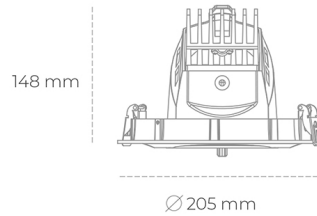

DOWNLIGHT QUNA A 927 23W 60° GREY | ON/OFF

Article number: N210-K0001-RF927-H8-Q60-ZC02_600-S7-###

LED	COB
Light colour	2700 [K]
CRI	80
Led chip flux	2667 [lm]
Luminous flux	2133 [lm]
System power	23 [W]
Luminaire Efficiency	93 [lm/W]
Beam angle	60°
Controller	ON/OFF
MacAdam	3 SDCM

Downlight LED

LED downlight for drop ceiling installation. Aluminium housing. Glass cover included. Available in white, black and grey. Any RAL palette colour available on enquiry. Housing enables adjustment in two axis planes. Reflector beams available: 12°, 24°, 36° and 60°. Maximum power is 37W.

LUMINAIRE

Weight	1,5 [kg]
Protection rating IP , IK , class	IP 20, IK 3,
Luminaire colour	GREY
Cover	Glass
Operating voltage	220-240V 50-60Hz

Note: All data are typical values. Tolerance of measurements +/-10% System features may change with product improvements due to technical advances.