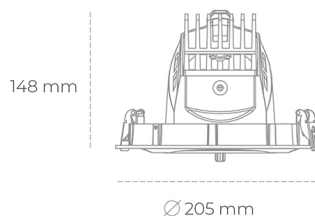

DOWNLIGHT QUNA A 840 37W 36° GREY | ON/OFF

LED	COB
Light colour	4000 [K] |
CRI	80
Led chip flux	5394 [lm]
Luminous flux	4315 [lm]
System power	37 [W]
Luminaire Efficiency	117 [lm/W]
Beam angle	36°
Controller	ON/OFF
MacAdam	3 SDCM

Downlight LED

LED downlight for drop ceiling installation. Aluminium housing. Glass cover included. Available in white, black and grey. Any RAL palette colour available on enquiry. Housing enables adjustment in two axis planes. Reflector beams available: 12°, 24°, 36° and 60°. Maximum power is 37W.

LUMINAIRE

Weight	1,5 [kg]
Protection rating IP , IK , class	IP 20, IK 3,
Luminaire colour	BLACK
Cover	Glass
Operating voltage	220-240V 50-60Hz

Note: All data are typical values. Tolerance of measurements +/-10% System features may change with product improvements due to technical advances.

OPTIONS

RAL colours on enquiry, honeycomb louver on enquiry, Casambi on enquiry, DALI on enquiry, Phase-cut dimming on enquiry.

Generated: 17.09.2024

+48 32 388 80 00

www.cora.pl
cora@cora.pl

Street: Ignatza Hakuby 18
41-914 Bytom, Polska