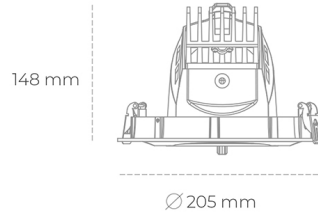

DOWNLIGHT QUNA A 840 35W 36° GREY | ON/OFF

LED	COB
Light colour	4000 [K] |
CRI	80
Led chip flux	5110 [lm]
Luminous flux	4088 [lm]
System power	35 [W]
Luminaire Efficiency	117 [lm/W]
Beam angle	36°
Controller	ON/OFF
MacAdam	3 SDCM

Downlight LED

LED downlight for drop ceiling installation. Aluminium housing. Glass cover included. Available in white, black and grey. Any RAL palette colour available on enquiry. Housing enables adjustment in two axis planes. Reflector beams available: 12°, 24°, 36° and 60°. Maximum power is 37W.

LUMINAIRE

Weight	1,5 [kg]
Protection rating IP , IK , class	IP 20, IK 3,
Luminaire colour	GREY
Cover	Glass
Operating voltage	220-240V 50-60Hz

Note: All data are typical values. Tolerance of measurements +/-10% System features may change with product improvements due to technical advances.

OPTIONS

RAL colours on enquiry, honeycomb louver on enquiry, Casambi on enquiry, DALI on enquiry, Phase-cut dimming on enquiry.

Generated: 16.07.2024

+48 32 388 80 00

www.cora.pl
cora@cora.pl

Street: Ignatza Hakuby 18
41-914 Bytom, Polska