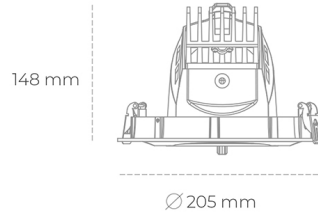

DOWNLIGHT QUNA A 840 25W 24° GREY | ON/OFF

LED	COB
Light colour	4000 [K] |
CRI	80
Led chip flux	3690 [lm]
Luminous flux	2952 [lm]
System power	25 [W]
Luminaire Efficiency	118 [lm/W]
Beam angle	24°
Controller	ON/OFF
MacAdam	3 SDCM

Downlight LED

LED downlight for drop ceiling installation. Aluminium housing. Glass cover included. Available in white, black and grey. Any RAL palette colour available on enquiry. Housing enables adjustment in two axis planes. Reflector beams available: 12°, 24°, 36° and 60°. Maximum power is 37W.

LUMINAIRE

Weight	1,5 [kg]
Protection rating IP , IK , class	IP 20, IK 3,
Luminaire colour	GREY
Cover	Glass
Operating voltage	220-240V 50-60Hz

Note: All data are typical values. Tolerance of measurements +/-10% System features may change with product improvements due to technical advances.

OPTIONS

RAL colours on enquiry, honeycomb louver on enquiry, Casambi on enquiry, DALI on enquiry, Phase-cut dimming on enquiry.

Generated: 26.06.2024

+48 32 388 80 00

www.cora.pl
cora@cora.pl

Street: Ignatza Hakuby 18
41-914 Bytom, Polska