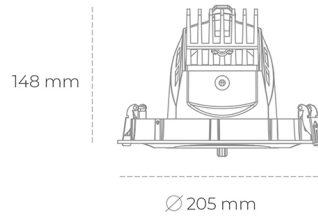

## DOWNLIGHT QUNA A 835 23W 24° GREY | ON/OFF

Article number: N210-K0001-RF835-H8-Q24-ZC02\_600-S7-###

LED	COB
Light colour	3500 [K]
CRI	80
Led chip flux	3340 [lm]
Luminous flux	2672 [lm]
System power	23 [W]
Luminaire Efficiency	116 [lm/W]
Beam angle	24°
Controller	ON/OFF
MacAdam	3 SDCM

### Downlight LED

LED downlight for drop ceiling installation. Aluminium housing. Glass cover included. Available in white, black and grey. Any RAL palette colour available on enquiry. Housing enables adjustment in two axis planes. Reflector beams available: 12°, 24°, 36° and 60°. Maximum power is 37W.

### LUMINAIRE

Weight	1,5 [kg]
Protection rating IP , IK , class	IP 20, IK 3,
Luminaire colour	GREY
Cover	Glass
Operating voltage	220-240V 50-60Hz

Note: All data are typical values. Tolerance of measurements +/-10% System features may change with product improvements due to technical advances.