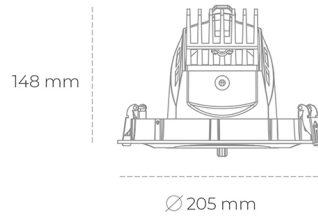

DOWNLIGHT QUNA A 830 23W 36° GREY | ON/OFF

Article number: N210-K0001-RF830-H8-Q36-ZC02_600-S7-###

LED	COB
Light colour	3000 [K]
CRI	80
Led chip flux	3266 [lm]
Luminous flux	2612 [lm]
System power	23 [W]
Luminaire Efficiency	114 [lm/W]
Beam angle	36°
Controller	ON/OFF
MacAdam	3 SDCM

Downlight LED

LED downlight for drop ceiling installation. Aluminium housing. Glass cover included. Available in white, black and grey. Any RAL palette colour available on enquiry. Housing enables adjustment in two axis planes. Reflector beams available: 12°, 24°, 36° and 60°. Maximum power is 37W.

LUMINAIRE

Weight	1,5 [kg]
Protection rating IP , IK , class	IP 20, IK 3,
Luminaire colour	GREY
Cover	Glass
Operating voltage	220-240V 50-60Hz

Note: All data are typical values. Tolerance of measurements +/-10% System features may change with product improvements due to technical advances.