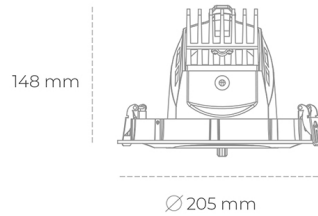

## DOWNLIGHT QUNA A 830 10W 12° GREY | ON/OFF

Article number: N210-K0001-RF830-H8-Q12-ZC01\_250-S7-###

LED	COB
Light colour	3000 [K]
CRI	80
Led chip flux	1361 [lm]
Luminous flux	1088 [lm]
System power	10 [W]
Luminaire Efficiency	109 [lm/W]
Beam angle	12°
Controller	ON/OFF
MacAdam	3 SDCM

### Downlight LED

LED downlight for drop ceiling installation. Aluminium housing. Glass cover included. Available in white, black and grey. Any RAL palette colour available on enquiry. Housing enables adjustment in two axis planes. Reflector beams available: 12°, 24°, 36° and 60°. Maximum power is 37W.

### LUMINAIRE

Weight	1,5 [kg]
Protection rating IP , IK , class	IP 20, IK 3,
Luminaire colour	GREY
Cover	Glass
Operating voltage	220-240V 50-60Hz

Note: All data are typical values. Tolerance of measurements +/-10% System features may change with product improvements due to technical advances.