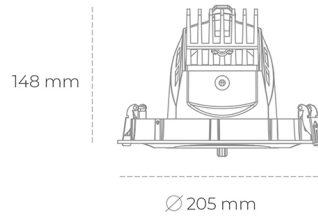

## DOWNLIGHT QUNA A 827 19W 60° GREY | ON/OFF

Article number: N210-K0001-RF827-H8-Q60-ZC01\_500-S7-###

LED	COB
Light colour	2700 [K]
CRI	80
Led chip flux	2694 [lm]
Luminous flux	2155 [lm]
System power	19 [W]
Luminaire Efficiency	113 [lm/W]
Beam angle	60°
Controller	ON/OFF
MacAdam	3 SDCM

### Downlight LED

LED downlight for drop ceiling installation. Aluminium housing. Glass cover included. Available in white, black and grey. Any RAL palette colour available on enquiry. Housing enables adjustment in two axis planes. Reflector beams available: 12°, 24°, 36° and 60°. Maximum power is 37W.

### LUMINAIRE

Weight	1,5 [kg]
Protection rating IP , IK , class	IP 20, IK 3,
Luminaire colour	GREY
Cover	Glass
Operating voltage	220-240V 50-60Hz

Note: All data are typical values. Tolerance of measurements +/-10% System features may change with product improvements due to technical advances.