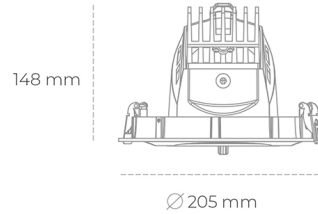

## QUNA A FAMILY

Article number: N210-K0001-RF827-H8--\_250-S7-###

LED	COB
Light colour	2700 [K]
CRI	80
Led chip flux	895-5811 [lm]
Luminous flux	#ARG! [lm]
System power	10-37 [W]
Luminaire Efficiency	72-151 [lm/W]
Beam angle	ON/OFF
Controller	3 SDCM
MacAdam	

### Downlight LED

LED downlight for drop ceiling installation. Aluminium housing. Glass cover included. Available in white, black and grey. Any RAL palette colour available on enquiry. Housing enables adjustment in two axis planes. Reflector beams available: 12°, 24°, 36° and 60°. Maximum power is 37W.

### LUMINAIRE

Weight	1,5 [kg]
Protection rating IP , IK , class	IP 20, IK 3,
Luminaire colour	GREY
Cover	Glass
Operating voltage	220-240V 50-60Hz

Note: All data are typical values. Tolerance of measurements +/-10% System features may change with product improvements due to technical advances.