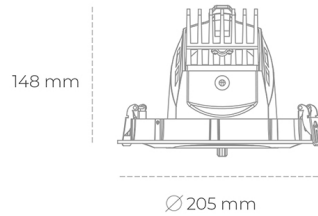

# DOWNLIGHT QUNA A 940 20W 24° GREY PREMIUM WHITE ON/OFF

Article number: N210-K0001-PW940-HA-Q24-ZC01\_500-S7-###

LED	COB
Light colour	4000 [K] PREMIUM WHITE
CRI	90
Led chip flux	2663 [lm]
Luminous flux	2130 [lm]
System power	20 [W]
Luminaire Efficiency	107 [lm/W]
Beam angle	24°
Controller	ON/OFF
MacAdam	3 SDCM

### Downlight LED

LED downlight for drop ceiling installation. Aluminium housing. Glass cover included. Available in white, black and grey. Any RAL palette colour available on enquiry. Housing enables adjustment in two axis planes. Reflector beams available: 12°, 24°, 36° and 60°. Maximum power is 37W.

### LUMINAIRE

Weight	1,5 [kg]
Protection rating IP , IK , class	IP 20, IK 3,
Luminaire colour	GREY
Cover	Glass
Operating voltage	220-240V 50-60Hz

Note: All data are typical values. Tolerance of measurements +/-10% System features may change with product improvements due to technical advances.