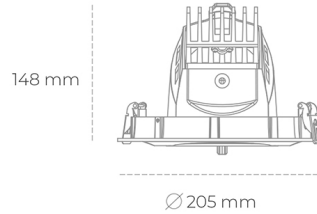

DOWNLIGHT QUNA A 930 37W 36° GREY PREMIUM COLOR ON/OFF

LED	COB
Light colour	3000 [K] PREMIUM COLOR
CRI	90
Led chip flux	3827 [lm]
Luminous flux	3061 [lm]
System power	37 [W]
Luminaire Efficiency	83 [lm/W]
Beam angle	36°
Controller	ON/OFF
MacAdam	3 SDCM

Downlight LED

LED downlight for drop ceiling installation. Aluminium housing. Glass cover included. Available in white, black and grey. Any RAL palette colour available on enquiry. Housing enables adjustment in two axis planes. Reflector beams available: 12°, 24°, 36° and 60°. Maximum power is 37W.

LUMINAIRE

Weight	1,5 [kg]
Protection rating IP , IK , class	IP 20, IK 3,
Luminaire colour	GREY
Cover	Glass
Operating voltage	220-240V 50-60Hz

Note: All data are typical values. Tolerance of measurements +/-10% System features may change with product improvements due to technical advances.

OPTIONS

RAL colours on enquiry, honeycomb louver on enquiry , Casambi on enquiry, DALI on enquiry, Phase-cut dimming on enquiry.

Generated: 26.06.2024

+48 32 388 80 00

www.cora.pl
cora@cora.pl

Street: Ignatza Hakuby 18
41-914 Bytom, Polska