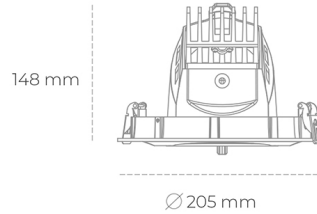

DOWNLIGHT QUNA A 930 35W 36° GREY PREMIUM COLOR ON/OFF

LED	COB
Light colour	3000 [K] PREMIUM COLOR
CRI	90
Led chip flux	3660 [lm]
Luminous flux	2928 [lm]
System power	35 [W]
Luminaire Efficiency	84 [lm/W]
Beam angle	36°
Controller	ON/OFF
MacAdam	3 SDCM

Downlight LED

LED downlight for drop ceiling installation. Aluminium housing. Glass cover included. Available in white, black and grey. Any RAL palette colour available on enquiry. Housing enables adjustment in two axis planes. Reflector beams available: 12°, 24°, 36° and 60°. Maximum power is 37W.

LUMINAIRE

Weight	1,5 [kg]
Protection rating IP , IK , class	IP 20, IK 3,
Luminaire colour	GREY
Cover	Glass
Operating voltage	220-240V 50-60Hz

Note: All data are typical values. Tolerance of measurements +/-10% System features may change with product improvements due to technical advances.

OPTIONS

RAL colours on enquiry, honeycomb louver on enquiry , Casambi on enquiry, DALI on enquiry, Phase-cut dimming on enquiry.

Generated: 16.07.2024

+48 32 388 80 00

www.cora.pl
cora@cora.pl

Street: Ignatza Hakuby 18
41-914 Bytom, Polska