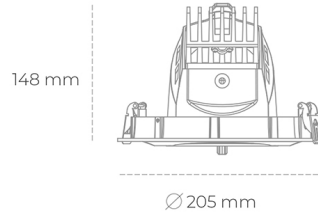

DOWNLIGHT QUNA A 930 31W 36° GREY PREMIUM COLOR ON/OFF

Article number: N210-K0001-PC930-HA-Q36-ZC03_800-S7-###

LED	COB
Light colour	3000 [K] PREMIUM COLOR
CRI	90
Led chip flux	3317 [lm]
Luminous flux	2653 [lm]
System power	31 [W]
Luminaire Efficiency	86 [lm/W]
Beam angle	36°
Controller	ON/OFF
MacAdam	3 SDCM

Downlight LED

LED downlight for drop ceiling installation. Aluminium housing. Glass cover included. Available in white, black and grey. Any RAL palette colour available on enquiry. Housing enables adjustment in two axis planes. Reflector beams available: 12°, 24°, 36° and 60°. Maximum power is 37W.

LUMINAIRE

Weight	1,5 [kg]
Protection rating IP , IK , class	IP 20, IK 3,
Luminaire colour	GREY
Cover	Glass
Operating voltage	220-240V 50-60Hz

Note: All data are typical values. Tolerance of measurements +/-10% System features may change with product improvements due to technical advances.