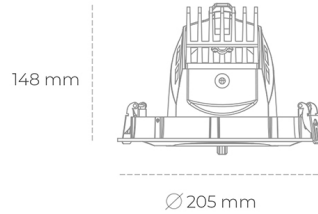

DOWNLIGHT QUNA A 935 37W 24° GREY PREMIUM WHITE ON/OFF

LED	COB
Light colour	3500 [K] PREMIUM WHITE
CRI	90
Led chip flux	4038 [lm]
Luminous flux	3230 [lm]
System power	37 [W]
Luminaire Efficiency	87 [lm/W]
Beam angle	24°
Controller	ON/OFF
MacAdam	3 SDCM

Downlight LED

LED downlight for drop ceiling installation. Aluminium housing. Glass cover included. Available in white, black and grey. Any RAL palette colour available on enquiry. Housing enables adjustment in two axis planes. Reflector beams available: 12°, 24°, 36° and 60°. Maximum power is 37W.

LUMINAIRE

Weight	1,5 [kg]
Protection rating IP , IK , class	IP 20, IK 3,
Luminaire colour	GREY
Cover	Glass
Operating voltage	220-240V 50-60Hz

Note: All data are typical values. Tolerance of measurements +/-10% System features may change with product improvements due to technical advances.

OPTIONS

RAL colours on enquiry, honeycomb louver on enquiry , Casambi on enquiry, DALI on enquiry, Phase-cut dimming on enquiry.

Generated: 16.07.2024

+48 32 388 80 00

www.cora.pl
cora@cora.pl

Street: Ignatza Hakuby 18
41-914 Bytom, Polska