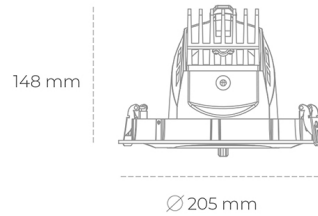

DOWNLIGHT QUNA A 935 31W 12° GREY PREMIUM WHITE ON/OFF

Article number: N210-K0001-HE935-HA-Q12-ZC03_800-S7-###

LED	COB
Light colour	3500 [K] PREMIUM WHITE
CRI	90
Led chip flux	4038 [lm]
Luminous flux	3230 [lm]
System power	31 [W]
Luminaire Efficiency	104 [lm/W]
Beam angle	12°
Controller	ON/OFF
MacAdam	3 SDCM

Downlight LED

LED downlight for drop ceiling installation. Aluminium housing. Glass cover included. Available in white, black and grey. Any RAL palette colour available on enquiry. Housing enables adjustment in two axis planes. Reflector beams available: 12°, 24°, 36° and 60°. Maximum power is 37W.

LUMINAIRE

Weight	1,5 [kg]
Protection rating IP , IK , class	IP 20, IK 3,
Luminaire colour	GREY
Cover	Glass
Operating voltage	220-240V 50-60Hz

Note: All data are typical values. Tolerance of measurements +/-10% System features may change with product improvements due to technical advances.