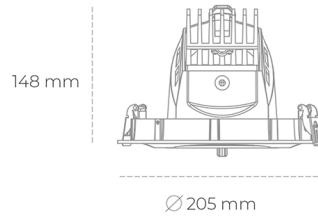

DOWNLIGHT QUNA A 935 25W 12° GREY PREMIUM WHITE ON/OFF

Article number: N210-K0001-HE935-HA-Q12-ZC02_650-S7-###

LED	COB
Light colour	3500 [K] PREMIUM WHITE
CRI	90
Led chip flux	3777 [lm]
Luminous flux	3021 [lm]
System power	25 [W]
Luminaire Efficiency	121 [lm/W]
Beam angle	12°
Controller	ON/OFF
MacAdam	3 SDCM

Downlight LED

LED downlight for drop ceiling installation. Aluminium housing. Glass cover included. Available in white, black and grey. Any RAL palette colour available on enquiry. Housing enables adjustment in two axis planes. Reflector beams available: 12°, 24°, 36° and 60°. Maximum power is 37W.

LUMINAIRE

Weight	1,5 [kg]
Protection rating IP , IK , class	IP 20, IK 3,
Luminaire colour	GREY
Cover	Glass
Operating voltage	220-240V 50-60Hz

Note: All data are typical values. Tolerance of measurements +/-10% System features may change with product improvements due to technical advances.