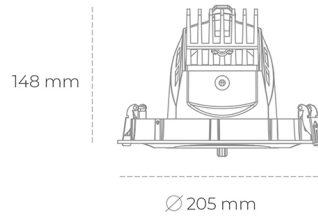

DOWNLIGHT QUNA A 930 25W 24° GREY PREMIUM WHITE ON/OFF

Article number: N210-K0001-HE930-HA-Q24-ZC02_650-S7-###

| | |
|----------------------|------------------------|
| LED | COB |
| Light colour | 3000 [K] PREMIUM WHITE |
| CRI | 90 |
| Led chip flux | 3659 [lm] |
| Luminous flux | 2927 [lm] |
| System power | 25 [W] |
| Luminaire Efficiency | 117 [lm/W] |
| Beam angle | 24° |
| Controller | ON/OFF |
| MacAdam | 3 SDCM |

Downlight LED

LED downlight for drop ceiling installation. Aluminium housing. Glass cover included. Available in white, black and grey. Any RAL palette colour available on enquiry. Housing enables adjustment in two axis planes. Reflector beams available: 12°, 24°, 36° and 60°. Maximum power is 37W.

LUMINAIRE

| | |
|-----------------------------------|------------------|
| Weight | 1,5 [kg] |
| Protection rating IP , IK , class | IP 20, IK 3, |
| Luminaire colour | GREY |
| Cover | Glass |
| Operating voltage | 220-240V 50-60Hz |