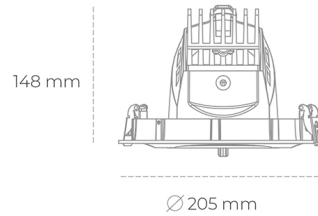

# DOWNLIGHT QUNA A 942 27W 60° GREY MEAT WHITE ON/OFF

Article number: N210-K0001-CC942-H8-Q60-ZC02\_700-S7-###

|                      |                     |
|----------------------|---------------------|
| LED                  | COB                 |
| Light colour         | 4200 [K] MEAT WHITE |
| CRI                  | 90                  |
| Led chip flux        | 2695 [lm]           |
| Luminous flux        | 2156 [lm]           |
| System power         | 27 [W]              |
| Luminaire Efficiency | 80 [lm/W]           |
| Beam angle           | 60°                 |
| Controller           | ON/OFF              |
| MacAdam              | 3 SDCM              |

### Downlight LED

LED downlight for drop ceiling installation. Aluminium housing. Glass cover included. Available in white, black and grey. Any RAL palette colour available on enquiry. Housing enables adjustment in two axis planes. Reflector beams available: 12°, 24°, 36° and 60°. Maximum power is 37W.

### LUMINAIRE

|                                   |                  |
|-----------------------------------|------------------|
| Weight                            | 1,5 [kg]         |
| Protection rating IP , IK , class | IP 20, IK 3,     |
| Luminaire colour                  | GREY             |
| Cover                             | Glass            |
| Operating voltage                 | 220-240V 50-60Hz |