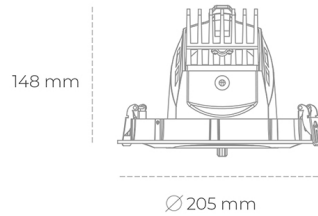

# DOWNLIGHT QUNA A 942 25W 36° GREY MEAT WHITE ON/OFF

Article number: N210-K0001-CC942-H8-Q36-ZC02\_650-S7-###

LED	COB
Light colour	4200 [K] MEAT WHITE
CRI	90
Led chip flux	2519 [lm]
Luminous flux	2015 [lm]
System power	25 [W]
Luminaire Efficiency	81 [lm/W]
Beam angle	36°
Controller	ON/OFF
MacAdam	3 SDCM

### Downlight LED

LED downlight for drop ceiling installation. Aluminium housing. Glass cover included. Available in white, black and grey. Any RAL palette colour available on enquiry. Housing enables adjustment in two axis planes. Reflector beams available: 12°, 24°, 36° and 60°. Maximum power is 37W.

### LUMINAIRE

Weight	1,5 [kg]
Protection rating IP , IK , class	IP 20, IK 3,
Luminaire colour	GREY
Cover	Glass
Operating voltage	220-240V 50-60Hz

Note: All data are typical values. Tolerance of measurements +/-10% System features may change with product improvements due to technical advances.