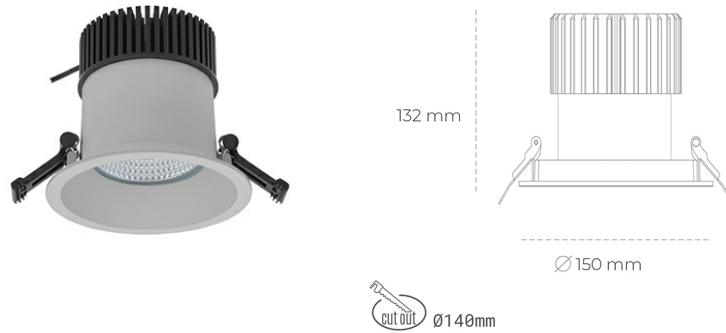

# DOWNLIGHT SHERIFF I 825 25W 55° GREY BREAD ON/OFF

Article number: N208-K0001-VF825-H8-###-ZC02\_650-##-###

LED	COB
Light colour	2500 [K] BREAD
CRI	80
Led chip flux	3042 [lm]
Luminous flux	2433 [lm]
System power	25 [W]
Luminaire Efficiency	97 [lm/W]
Beam angle	36°
Controller	ON/OFF
MacAdam	3 SDCM

### Downlight LED

LED downlight for drop ceiling installation. IP65 rated. Aluminium housing. Glass cover included. Available in white, black and grey. Any RAL palette colour available on enquiry. Reflector beam available: 55°. Maximum power is 37W.

### LUMINAIRE

Weight	1 [kg]
Protection rating IP , IK , class	IP 65, IK 3,
Luminaire colour	GREY
Cover	Glass
Operating voltage	220-240V 50-60Hz

Note: All data are typical values. Tolerance of measurements +/-10% System features may change with product improvements due to technical advances.