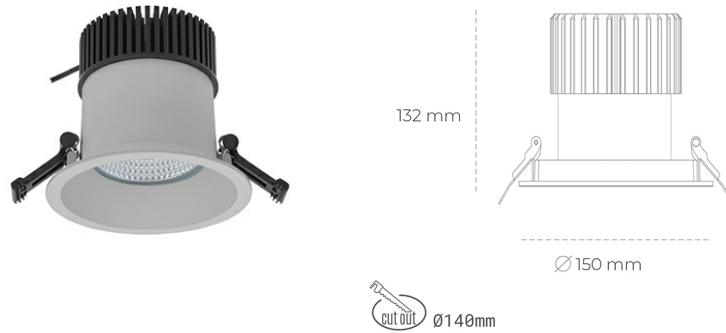

DOWNLIGHT SHERIFF I 840 21W 55° GREY | ON/OFF

Article number: N208-K0001-RF840-H8-###-ZC02_550-##-###

LED	COB
Light colour	4000 [K]
CRI	80
Led chip flux	3122 [lm]
Luminous flux	2497 [lm]
System power	21 [W]
Luminaire Efficiency	119 [lm/W]
Beam angle	36°
Controller	ON/OFF
MacAdam	3 SDCM

Downlight LED

LED downlight for drop ceiling installation. IP65 rated. Aluminium housing. Glass cover included. Available in white, black and grey. Any RAL palette colour available on enquiry. Reflector beam available: 55°. Maximum power is 37W.

LUMINAIRE

Weight	1 [kg]
Protection rating IP , IK , class	IP 65, IK 3,
Luminaire colour	GREY
Cover	Glass
Operating voltage	220-240V 50-60Hz

Note: All data are typical values. Tolerance of measurements +/-10% System features may change with product improvements due to technical advances.