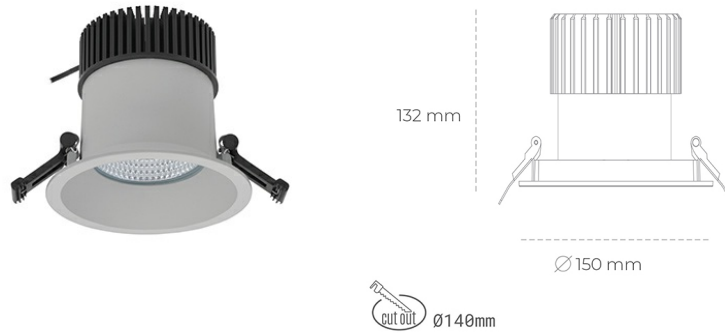

# DOWNLIGHT SHERIFF I 835 31W 55° GREY | ON/OFF

Article number: N208-K0001-RF835-H8-###-ZC03\_800-##-###

LED	COB
Light colour	3500 [K]
CRI	80
Led chip flux	4453 [lm]
Luminous flux	3562 [lm]
System power	31 [W]
Luminaire Efficiency	115 [lm/W]
Beam angle	36°
Controller	ON/OFF
MacAdam	3 SDCM

### Downlight LED

LED downlight for drop ceiling installation. IP65 rated. Aluminium housing. Glass cover included. Available in white, black and grey. Any RAL palette colour available on enquiry. Reflector beam available: 55°. Maximum power is 37W.

### LUMINAIRE

Weight	1 [kg]
Protection rating IP , IK , class	IP 65, IK 3,
Luminaire colour	GREY
Cover	Glass
Operating voltage	220-240V 50-60Hz

Note: All data are typical values. Tolerance of measurements +/-10% System features may change with product improvements due to technical advances.