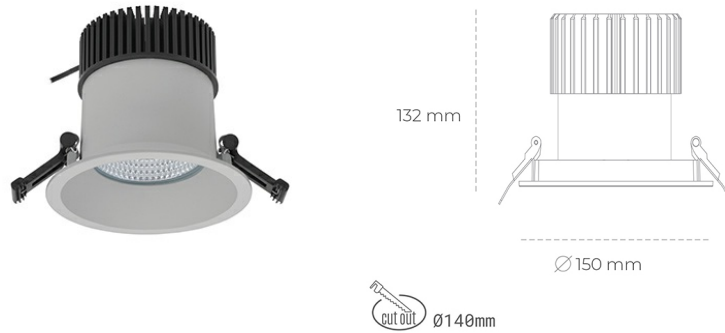

DOWNLIGHT SHERIFF I 930 19W 55° GREY CRI97 ON/OFF

Article number: N208-K0001-HI930-H8-###-ZC01_500-##-###

LED	COB
Light colour	3000 [K] CRI97
CRI	90
Led chip flux	2199 [lm]
Luminous flux	1759 [lm]
System power	19 [W]
Luminaire Efficiency	93 [lm/W]
Beam angle	36°
Controller	ON/OFF
MacAdam	3 SDCM

Downlight LED

LED downlight for drop ceiling installation. IP65 rated. Aluminium housing. Glass cover included. Available in white, black and grey. Any RAL palette colour available on enquiry. Reflector beam available: 55°. Maximum power is 37W.

LUMINAIRE

Weight	1 [kg]
Protection rating IP , IK , class	IP 65, IK 3,
Luminaire colour	GREY
Cover	Glass
Operating voltage	220-240V 50-60Hz

Note: All data are typical values. Tolerance of measurements +/-10% System features may change with product improvements due to technical advances.