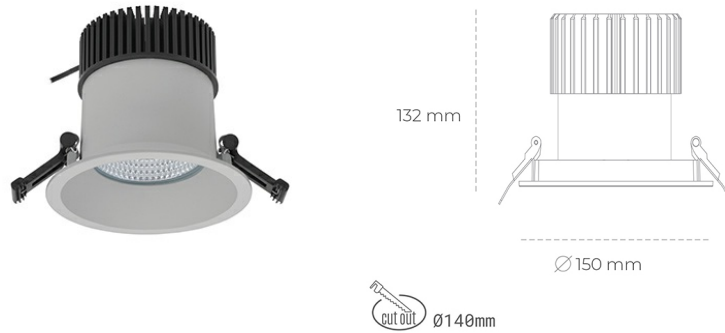

DOWNLIGHT SHERIFF I 930 14W 55° GREY CRI97 ON/OFF

Article number: N208-K0001-HI930-H8-###-ZC01_350-##-###

LED	COB
Light colour	3000 [K] CRI97
CRI	90
Led chip flux	1575 [lm]
Luminous flux	1260 [lm]
System power	14 [W]
Luminaire Efficiency	90 [lm/W]
Beam angle	36°
Controller	ON/OFF
MacAdam	3 SDCM

Downlight LED

LED downlight for drop ceiling installation. IP65 rated. Aluminium housing. Glass cover included. Available in white, black and grey. Any RAL palette colour available on enquiry. Reflector beam available: 55°. Maximum power is 37W.

LUMINAIRE

Weight	1 [kg]
Protection rating IP , IK , class	IP 65, IK 3,
Luminaire colour	GREY
Cover	Glass
Operating voltage	220-240V 50-60Hz

Note: All data are typical values. Tolerance of measurements +/-10% System features may change with product improvements due to technical advances.