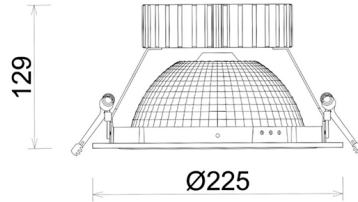

DOWNLIGHT SHERIFF Z BATWING 825 31W 90°x50° WHITE BREAD ON/OFF

Article number: N207-K0003-VF825-H8-ZBW-ZC03_800-B1-###

LED	COB
Light colour	2500 [K] BREAD
CRI	80
Led chip flux	3621 [lm]
Luminous flux	2896 [lm]
System power	31 [W]
Luminaire Efficiency	93 [lm/W]
Beam angle	90°x50°
Controller	ON/OFF
MacAdam	3 SDCM

Downlight LED

LED downlight for drop ceiling installation. Aluminium housing. Glass cover included. Available in white, black and grey. Any RAL palette colour available on enquiry. Special double asymmetric optics. Maximum power is 37W.

LUMINAIRE

Weight	1,23 [kg]
Protection rating IP , IK , class	IP 20, IK 3,
Luminaire colour	WHITE
Cover	Plastic
Operating voltage	220-240V 50-60Hz

Note: All data are typical values. Tolerance of measurements +/-10% System features may change with product improvements due to technical advances.