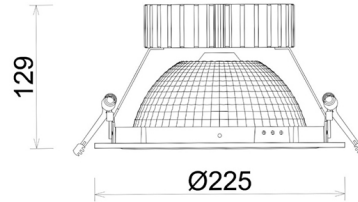

DOWNLIGHT SHERIFF Z BATWING 825 27W 90°x50° WHITE BREAD ON/OFF

Article number: N207-K0003-VF825-H8-ZBW-ZC02_700-B1-###

LED	COB
Light colour	2500 [K] BREAD
CRI	80
Led chip flux	3169 [lm]
Luminous flux	2535 [lm]
System power	27 [W]
Luminaire Efficiency	94 [lm/W]
Beam angle	90°x50°
Controller	ON/OFF
MacAdam	3 SDCM

Downlight LED

LED downlight for drop ceiling installation. Aluminium housing. Glass cover included. Available in white, black and grey. Any RAL palette colour available on enquiry. Special double asymmetric optics. Maximum power is 37W.

LUMINAIRE

Weight	1,23 [kg]
Protection rating IP , IK , class	IP 20, IK 3,
Luminaire colour	WHITE
Cover	Plastic
Operating voltage	220-240V 50-60Hz

Note: All data are typical values. Tolerance of measurements +/-10% System features may change with product improvements due to technical advances.