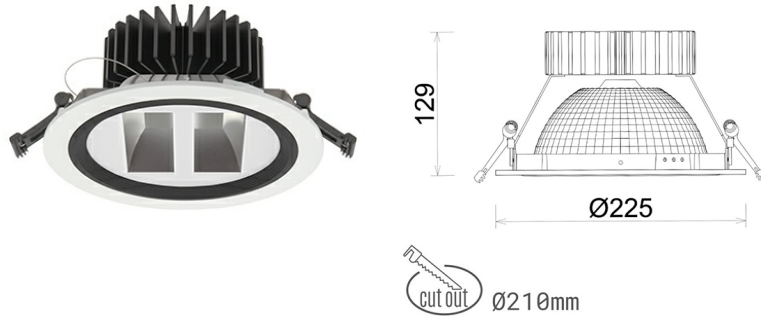

DOWNLIGHT SHERIFF Z BATWING 825 25W 90°x50° WHITE BREAD ON/OFF

Article number: N207-K0003-VF825-H8-ZBW-ZC02_650-B1-###

LED	COB
Light colour	2500 [K] BREAD
CRI	80
Led chip flux	3042 [lm]
Luminous flux	2433 [lm]
System power	25 [W]
Luminaire Efficiency	97 [lm/W]
Beam angle	90°x50°
Controller	ON/OFF
MacAdam	3 SDCM

Downlight LED

LED downlight for drop ceiling installation. Aluminium housing. Glass cover included. Available in white, black and grey. Any RAL palette colour available on enquiry. Special double asymmetric optics. Maximum power is 37W.

LUMINAIRE

Weight	1,23 [kg]
Protection rating IP , IK , class	IP 20, IK 3,
Luminaire colour	WHITE
Cover	Plastic
Operating voltage	220-240V 50-60Hz

Note: All data are typical values. Tolerance of measurements +/-10% System features may change with product improvements due to technical advances.