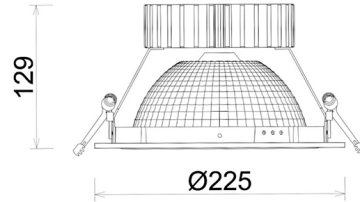

DOWNLIGHT SHERIFF Z BATWING 820 37W 90°x50° WHITE MEAT PINK ON/OFF

Article number: N207-K0003-VE820-H8-ZBW-ZC03_950-B1-###

LED	COB
Light colour	2000 [K] MEAT PINK
CRI	80
Led chip flux	2963 [lm]
Luminous flux	2370 [lm]
System power	37 [W]
Luminaire Efficiency	64 [lm/W]
Beam angle	90°x50°
Controller	ON/OFF
MacAdam	3 SDCM

Downlight LED

LED downlight for drop ceiling installation. Aluminium housing. Glass cover included. Available in white, black and grey. Any RAL palette colour available on enquiry. Special double asymmetric optics. Maximum power is 37W.

LUMINAIRE

Weight	1,23 [kg]
Protection rating IP , IK , class	IP 20, IK 3,
Luminaire colour	WHITE
Cover	Plastic
Operating voltage	220-240V 50-60Hz

Note: All data are typical values. Tolerance of measurements +/-10% System features may change with product improvements due to technical advances.