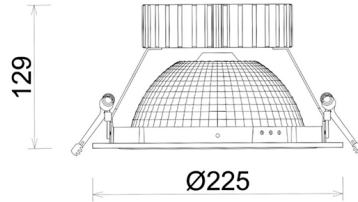

DOWNLIGHT SHERIFF Z BATWING 820 35W 90°x50° WHITE MEAT PINK ON/OFF

Article number: N207-K0003-VE820-H8-ZBW-ZC03_900-B1-###

LED	COB
Light colour	2000 [K] MEAT PINK
CRI	80
Led chip flux	2807 [lm]
Luminous flux	2245 [lm]
System power	35 [W]
Luminaire Efficiency	64 [lm/W]
Beam angle	90°x50°
Controller	ON/OFF
MacAdam	3 SDCM

Downlight LED

LED downlight for drop ceiling installation. Aluminium housing. Glass cover included. Available in white, black and grey. Any RAL palette colour available on enquiry. Special double asymmetric optics. Maximum power is 37W.

LUMINAIRE

Weight	1,23 [kg]
Protection rating IP , IK , class	IP 20, IK 3,
Luminaire colour	WHITE
Cover	Plastic
Operating voltage	220-240V 50-60Hz

Note: All data are typical values. Tolerance of measurements +/-10% System features may change with product improvements due to technical advances.