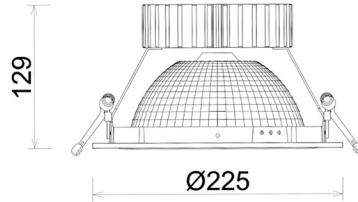

DOWNLIGHT SHERIFF Z BATWING 820 27W 90°x50° WHITE MEAT PINK ON/OFF

Article number: N207-K0003-VE820-H8-ZBW-ZC02_700-B1-###

LED	COB
Light colour	2000 [K] MEAT PINK
CRI	80
Led chip flux	2349 [lm]
Luminous flux	1879 [lm]
System power	27 [W]
Luminaire Efficiency	70 [lm/W]
Beam angle	90°x50°
Controller	ON/OFF
MacAdam	3 SDCM

Downlight LED

LED downlight for drop ceiling installation. Aluminium housing. Glass cover included. Available in white, black and grey. Any RAL palette colour available on enquiry. Special double asymmetric optics. Maximum power is 37W.

LUMINAIRE

Weight	1,23 [kg]
Protection rating IP , IK , class	IP 20, IK 3,
Luminaire colour	Plastic
Cover	220-240V 50-60Hz
Operating voltage	

Note: All data are typical values. Tolerance of measurements +/-10% System features may change with product improvements due to technical advances.