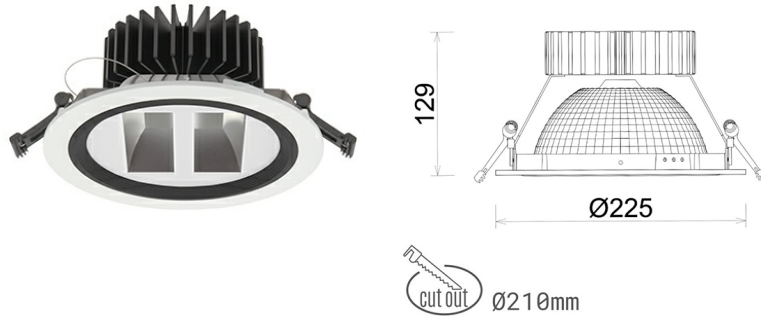

# DOWNLIGHT SHERIFF Z BATWING 930 35W 90°x50° WHITE | ON/OFF

Article number: N207-K0003-RF930-H8-ZBW-ZC03\_900-B1-###

LED	COB
Light colour	3000 [K]
CRI	90
Led chip flux	4150 [lm]
Luminous flux	3320 [lm]
System power	35 [W]
Luminaire Efficiency	95 [lm/W]
Beam angle	90°x50°
Controller	ON/OFF
MacAdam	3 SDCM

### Downlight LED

LED downlight for drop ceiling installation. Aluminium housing. Glass cover included. Available in white, black and grey. Any RAL palette colour available on enquiry. Special double asymmetric optics. Maximum power is 37W.

### LUMINAIRE

Weight	1,23 [kg]
Protection rating IP , IK , class	IP 20, IK 3,
Luminaire colour	WHITE
Cover	Plastic
Operating voltage	220-240V 50-60Hz

Note: All data are typical values. Tolerance of measurements +/-10% System features may change with product improvements due to technical advances.