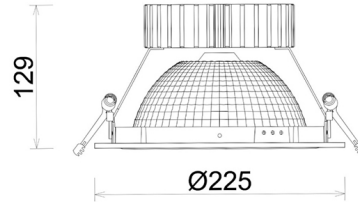

DOWNLIGHT SHERIFF Z BATWING 930 25W 90°x50° WHITE | ON/OFF

Article number: N207-K0003-RF930-H8-ZBW-ZC02_650-B1-###

LED	COB
Light colour	3000 [K]
CRI	90
Led chip flux	2997 [lm]
Luminous flux	2397 [lm]
System power	25 [W]
Luminaire Efficiency	96 [lm/W]
Beam angle	90°x50°
Controller	ON/OFF
MacAdam	3 SDCM

Downlight LED

LED downlight for drop ceiling installation. Aluminium housing. Glass cover included. Available in white, black and grey. Any RAL palette colour available on enquiry. Special double asymmetric optics. Maximum power is 37W.

LUMINAIRE

Weight	1,23 [kg]
Protection rating IP , IK , class	IP 20, IK 3,
Luminaire colour	WHITE
Cover	Plastic
Operating voltage	220-240V 50-60Hz

Note: All data are typical values. Tolerance of measurements +/-10% System features may change with product improvements due to technical advances.