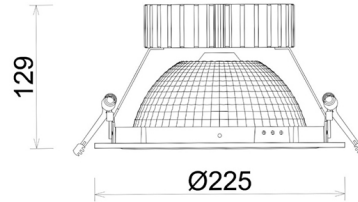

DOWNLIGHT SHERIFF Z BATWING 850 35W 90°x50° WHITE | ON/OFF

Article number: N207-K0003-RF850-H8-ZBW-ZC03_900-B1-###

LED	COB
Light colour	5000 [K]
CRI	80
Led chip flux	5212 [lm]
Luminous flux	4169 [lm]
System power	35 [W]
Luminaire Efficiency	119 [lm/W]
Beam angle	90°x50°
Controller	ON/OFF
MacAdam	3 SDCM

Downlight LED

LED downlight for drop ceiling installation. Aluminium housing. Glass cover included. Available in white, black and grey. Any RAL palette colour available on enquiry. Special double asymmetric optics. Maximum power is 37W.

LUMINAIRE

Weight	1,23 [kg]
Protection rating IP , IK , class	IP 20, IK 3,
Luminaire colour	WHITE
Cover	Plastic
Operating voltage	220-240V 50-60Hz

Note: All data are typical values. Tolerance of measurements +/-10% System features may change with product improvements due to technical advances.