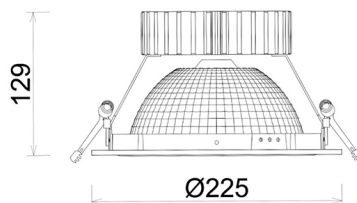

DOWNLIGHT SHERIFF Z BATWING 850 31W 90°x50° WHITE | ON/OFF

LED	COB
Light colour	5000 [K] |
CRI	80
Led chip flux	4633 [lm]
Luminous flux	3706 [lm]
System power	31 [W]
Luminaire Efficiency	120 [lm/W]
Beam angle	90°x50°
Controller	ON/OFF
MacAdam	3 SDCM

Downlight LED

LED downlight for drop ceiling installation. Aluminium housing. Glass cover included. Available in white, black and grey. Any RAL palette colour available on enquiry. Special double asymmetric optics. Maximum power is 37W.

LUMINAIRE

Weight	1,23 [kg]
Protection rating IP , IK , class	IP 20, IK 3,
Luminaire colour	Plastic
Cover	220-240V 50-60Hz
Operating voltage	

Note: All data are typical values. Tolerance of measurements +/-10% System features may change with product improvements due to technical advances.

OPTIONS

RAL colours on enquiry, Casambi on enquiry, DALI on enquiry, Phase-cut dimming on enquiry.

Generated: 17.09.2024

+48 32 388 80 00

www.cora.pl
cora@cora.pl

Street: Ignatza Hakuby 18
41-914 Bytom, Polska