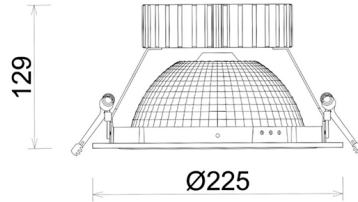

# DOWNLIGHT SHERIFF Z BATWING 850 19W 90°x50° WHITE | ON/OFF

Article number: N207-K0003-RF850-H8-ZBW-ZC01\_500-B1-###

LED	COB
Light colour	5000 [K]
CRI	80
Led chip flux	2895 [lm]
Luminous flux	2316 [lm]
System power	19 [W]
Luminaire Efficiency	122 [lm/W]
Beam angle	90°x50°
Controller	ON/OFF
MacAdam	3 SDCM

### Downlight LED

LED downlight for drop ceiling installation. Aluminium housing. Glass cover included. Available in white, black and grey. Any RAL palette colour available on enquiry. Special double asymmetric optics. Maximum power is 37W.

### LUMINAIRE

Weight	1,23 [kg]
Protection rating IP , IK , class	IP 20, IK 3,
Luminaire colour	WHITE
Cover	Plastic
Operating voltage	220-240V 50-60Hz

Note: All data are typical values. Tolerance of measurements +/-10% System features may change with product improvements due to technical advances.