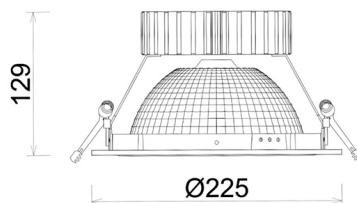

DOWNLIGHT SHERIFF Z BATWING 840 10W 90°x50° WHITE | ON/OFF

LED	COB
Light colour	4000 [K] |
CRI	80
Led chip flux	1419 [lm]
Luminous flux	1135 [lm]
System power	10 [W]
Luminaire Efficiency	114 [lm/W]
Beam angle	90°x50°
Controller	ON/OFF
MacAdam	3 SDCM

Downlight LED

LED downlight for drop ceiling installation. Aluminium housing. Glass cover included. Available in white, black and grey. Any RAL palette colour available on enquiry. Special double asymmetric optics. Maximum power is 37W.

LUMINAIRE

Weight	1,23 [kg]
Protection rating IP , IK , class	IP 20, IK 3,
Luminaire colour	WHITE
Cover	Plastic
Operating voltage	220-240V 50-60Hz

Note: All data are typical values. Tolerance of measurements +/-10% System features may change with product improvements due to technical advances.

OPTIONS

RAL colours on enquiry, Casambi on enquiry, DALI on enquiry, Phase-cut dimming on enquiry.

Generated: 29.06.2024

+48 32 388 80 00

www.cora.pl
cora@cora.pl

Street: Ignatza Hakuby 18
41-914 Bytom, Polska