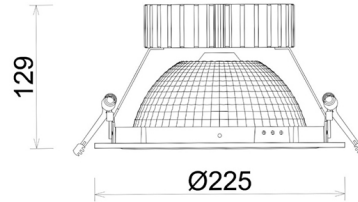

# DOWNLIGHT SHERIFF Z BATWING 835 37W 90°x50° WHITE | ON/OFF

Article number: N207-K0003-RF835-H8-ZBW-ZC03\_950-B1-###

LED	COB
Light colour	3500 [K]
CRI	80
Led chip flux	5288 [lm]
Luminous flux	4230 [lm]
System power	37 [W]
Luminaire Efficiency	114 [lm/W]
Beam angle	90°x50°
Controller	ON/OFF
MacAdam	3 SDCM

### Downlight LED

LED downlight for drop ceiling installation. Aluminium housing. Glass cover included. Available in white, black and grey. Any RAL palette colour available on enquiry. Special double asymmetric optics. Maximum power is 37W.

### LUMINAIRE

Weight	1,23 [kg]
Protection rating IP , IK , class	IP 20, IK 3,
Luminaire colour	WHITE
Cover	Plastic
Operating voltage	220-240V 50-60Hz

Note: All data are typical values. Tolerance of measurements +/-10% System features may change with product improvements due to technical advances.