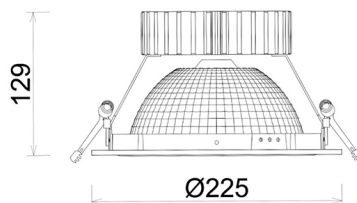

DOWNLIGHT SHERIFF Z BATWING 835 35W 90°x50° WHITE | ON/OFF

LED	COB
Light colour	3500 [K] |
CRI	80
Led chip flux	5010 [lm]
Luminous flux	4008 [lm]
System power	35 [W]
Luminaire Efficiency	115 [lm/W]
Beam angle	90°x50°
Controller	ON/OFF
MacAdam	3 SDCM

Downlight LED

LED downlight for drop ceiling installation. Aluminium housing. Glass cover included. Available in white, black and grey. Any RAL palette colour available on enquiry. Special double asymmetric optics. Maximum power is 37W.

LUMINAIRE

Weight	1,23 [kg]
Protection rating IP , IK , class	IP 20, IK 3,
Luminaire colour	WHITE
Cover	Plastic
Operating voltage	220-240V 50-60Hz

Note: All data are typical values. Tolerance of measurements +/-10% System features may change with product improvements due to technical advances.

OPTIONS

RAL colours on enquiry, Casambi on enquiry, DALI on enquiry, Phase-cut dimming on enquiry.

Generated: 29.06.2024

+48 32 388 80 00

www.cora.pl
cora@cora.pl

Street: Ignatza Hakuby 18
41-914 Bytom, Polska