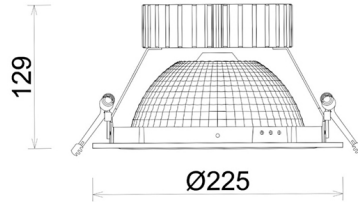

DOWNLIGHT SHERIFF Z BATWING 835 27W 90°x50° WHITE | ON/OFF

Article number: N207-K0003-RF835-H8-ZBW-ZC02_700-B1-###

LED	COB
Light colour	3500 [K]
CRI	80
Led chip flux	3896 [lm]
Luminous flux	3116 [lm]
System power	27 [W]
Luminaire Efficiency	115 [lm/W]
Beam angle	90°x50°
Controller	ON/OFF
MacAdam	3 SDCM

Downlight LED

LED downlight for drop ceiling installation. Aluminium housing. Glass cover included. Available in white, black and grey. Any RAL palette colour available on enquiry. Special double asymmetric optics. Maximum power is 37W.

LUMINAIRE

Weight	1,23 [kg]
Protection rating IP , IK , class	IP 20, IK 3,
Luminaire colour	WHITE
Cover	Plastic
Operating voltage	220-240V 50-60Hz

Note: All data are typical values. Tolerance of measurements +/-10% System features may change with product improvements due to technical advances.