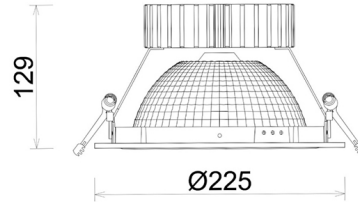

# DOWNLIGHT SHERIFF Z BATWING 835 23W 90°x50° WHITE | ON/OFF

Article number: N207-K0003-RF835-H8-ZBW-ZC02\_600-B1-###

LED	COB
Light colour	3500 [K]
CRI	80
Led chip flux	3340 [lm]
Luminous flux	2672 [lm]
System power	23 [W]
Luminaire Efficiency	116 [lm/W]
Beam angle	90°x50°
Controller	ON/OFF
MacAdam	3 SDCM

### Downlight LED

LED downlight for drop ceiling installation. Aluminium housing. Glass cover included. Available in white, black and grey. Any RAL palette colour available on enquiry. Special double asymmetric optics. Maximum power is 37W.

### LUMINAIRE

Weight	1,23 [kg]
Protection rating IP , IK , class	IP 20, IK 3,
Luminaire colour	WHITE
Cover	Plastic
Operating voltage	220-240V 50-60Hz

Note: All data are typical values. Tolerance of measurements +/-10% System features may change with product improvements due to technical advances.