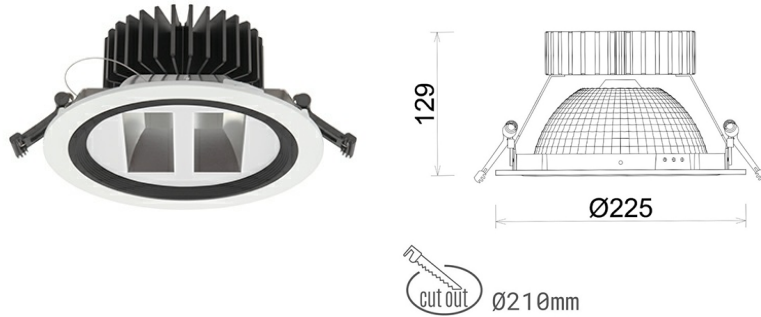

DOWNLIGHT SHERIFF Z BATWING 830 35W 90°x50° WHITE | ON/OFF

LED	COB
Light colour	3000 [K] |
CRI	80
Led chip flux	4900 [lm]
Luminous flux	3920 [lm]
System power	35 [W]
Luminaire Efficiency	112 [lm/W]
Beam angle	90°x50°
Controller	ON/OFF
MacAdam	3 SDCM

Downlight LED

LED downlight for drop ceiling installation. Aluminium housing. Glass cover included. Available in white, black and grey. Any RAL palette colour available on enquiry. Special double asymmetric optics. Maximum power is 37W.

LUMINAIRE

Weight	1,23 [kg]
Protection rating IP , IK , class	IP 20, IK 3,
Luminaire colour	WHITE
Cover	Plastic
Operating voltage	220-240V 50-60Hz

Note: All data are typical values. Tolerance of measurements +/-10% System features may change with product improvements due to technical advances.

OPTIONS

RAL colours on enquiry, Casambi on enquiry, DALI on enquiry, Phase-cut dimming on enquiry.

Generated: 14.08.2024

+48 32 388 80 00

www.cora.pl
cora@cora.pl

Street: Ignatza Hakuby 18
41-914 Bytom, Polska