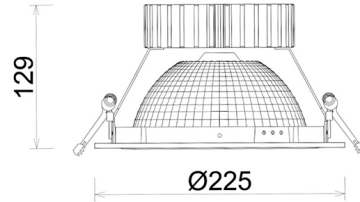

DOWNLIGHT SHERIFF Z BATWING 830 27W 90°x50° WHITE | ON/OFF

Article number: N207-K0003-RF830-H8-ZBW-ZC02_700-B1-###

LED	COB
Light colour	3000 [K]
CRI	80
Led chip flux	3811 [lm]
Luminous flux	3048 [lm]
System power	27 [W]
Luminaire Efficiency	113 [lm/W]
Beam angle	90°x50°
Controller	ON/OFF
MacAdam	3 SDCM

Downlight LED

LED downlight for drop ceiling installation. Aluminium housing. Glass cover included. Available in white, black and grey. Any RAL palette colour available on enquiry. Special double asymmetric optics. Maximum power is 37W.

LUMINAIRE

Weight	1,23 [kg]
Protection rating IP , IK , class	IP 20, IK 3,
Luminaire colour	Plastic
Cover	220-240V 50-60Hz
Operating voltage	

Note: All data are typical values. Tolerance of measurements +/-10% System features may change with product improvements due to technical advances.