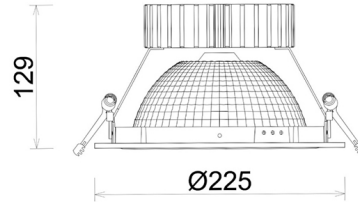

# DOWNLIGHT SHERIFF Z BATWING 830 21W 90°x50° WHITE | ON/OFF

Article number: N207-K0003-RF830-H8-ZBW-ZC02\_550-B1-###

LED	COB
Light colour	3000 [K]
CRI	80
Led chip flux	2994 [lm]
Luminous flux	2395 [lm]
System power	21 [W]
Luminaire Efficiency	114 [lm/W]
Beam angle	90°x50°
Controller	ON/OFF
MacAdam	3 SDCM

### Downlight LED

LED downlight for drop ceiling installation. Aluminium housing. Glass cover included. Available in white, black and grey. Any RAL palette colour available on enquiry. Special double asymmetric optics. Maximum power is 37W.

### LUMINAIRE

Weight	1,23 [kg]
Protection rating IP , IK , class	IP 20, IK 3,
Luminaire colour	WHITE
Cover	Plastic
Operating voltage	220-240V 50-60Hz

Note: All data are typical values. Tolerance of measurements +/-10% System features may change with product improvements due to technical advances.