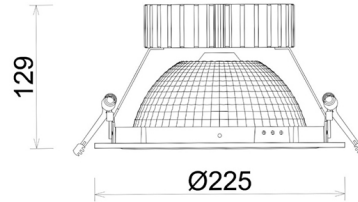

# DOWNLIGHT SHERIFF Z BATWING 830 19W 90°x50° WHITE | ON/OFF

Article number: N207-K0003-RF830-H8-ZBW-ZC01\_500-B1-###

LED	COB
Light colour	3000 [K]
CRI	80
Led chip flux	2722 [lm]
Luminous flux	2177 [lm]
System power	19 [W]
Luminaire Efficiency	115 [lm/W]
Beam angle	90°x50°
Controller	ON/OFF
MacAdam	3 SDCM

### Downlight LED

LED downlight for drop ceiling installation. Aluminium housing. Glass cover included. Available in white, black and grey. Any RAL palette colour available on enquiry. Special double asymmetric optics. Maximum power is 37W.

### LUMINAIRE

Weight	1,23 [kg]
Protection rating IP , IK , class	IP 20, IK 3,
Luminaire colour	WHITE
Cover	Plastic
Operating voltage	220-240V 50-60Hz

Note: All data are typical values. Tolerance of measurements +/-10% System features may change with product improvements due to technical advances.