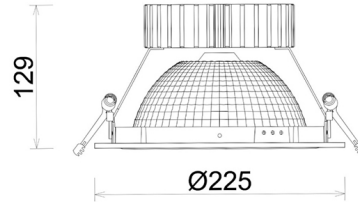

# DOWNLIGHT SHERIFF Z BATWING 827 35W 90°x50° WHITE | ON/OFF

Article number: N207-K0003-RF827-H8-ZBW-ZC03\_900-B1-###

LED	COB
Light colour	2700 [K]
CRI	80
Led chip flux	4850 [lm]
Luminous flux	3880 [lm]
System power	35 [W]
Luminaire Efficiency	111 [lm/W]
Beam angle	90°x50°
Controller	ON/OFF
MacAdam	3 SDCM

### Downlight LED

LED downlight for drop ceiling installation. Aluminium housing. Glass cover included. Available in white, black and grey. Any RAL palette colour available on enquiry. Special double asymmetric optics. Maximum power is 37W.

### LUMINAIRE

Weight	1,23 [kg]
Protection rating IP , IK , class	IP 20, IK 3,
Luminaire colour	WHITE
Cover	Plastic
Operating voltage	220-240V 50-60Hz

Note: All data are typical values. Tolerance of measurements +/-10% System features may change with product improvements due to technical advances.