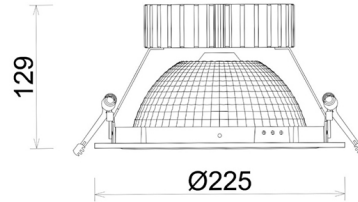

DOWNLIGHT SHERIFF Z BATWING 827 10W 90°x50° WHITE | ON/OFF

Article number: N207-K0003-RF827-H8-ZBW-ZC01_250-B1-###

LED	COB
Light colour	2700 [K]
CRI	80
Led chip flux	1347 [lm]
Luminous flux	1077 [lm]
System power	10 [W]
Luminaire Efficiency	108 [lm/W]
Beam angle	90°x50°
Controller	ON/OFF
MacAdam	3 SDCM

Downlight LED

LED downlight for drop ceiling installation. Aluminium housing. Glass cover included. Available in white, black and grey. Any RAL palette colour available on enquiry. Special double asymmetric optics. Maximum power is 37W.

LUMINAIRE

Weight	1,23 [kg]
Protection rating IP , IK , class	IP 20, IK 3,
Luminaire colour	WHITE
Cover	Plastic
Operating voltage	220-240V 50-60Hz

Note: All data are typical values. Tolerance of measurements +/-10% System features may change with product improvements due to technical advances.