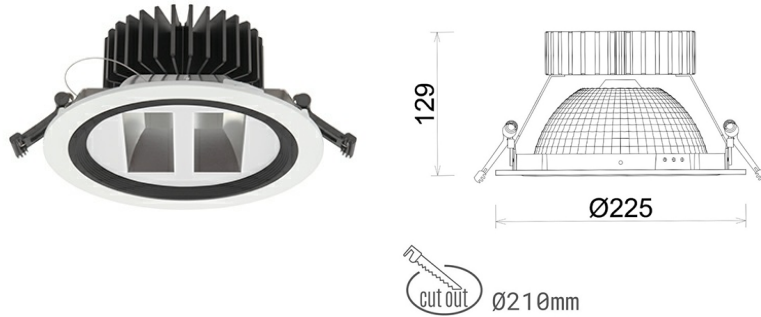

DOWNLIGHT SHERIFF Z BATWING 930 37W 90°x50° WHITE PREMIUM COLOR ON/OFF

Article number: N207-K0003-PC930-HA-ZBW-ZC03_950-B1-###

LED	COB
Light colour	3000 [K] PREMIUM COLOR
CRI	90
Led chip flux	3827 [lm]
Luminous flux	3061 [lm]
System power	37 [W]
Luminaire Efficiency	83 [lm/W]
Beam angle	90°x50°
Controller	ON/OFF
MacAdam	3 SDCM

Downlight LED

LED downlight for drop ceiling installation. Aluminium housing. Glass cover included. Available in white, black and grey. Any RAL palette colour available on enquiry. Special double asymmetric optics. Maximum power is 37W.

LUMINAIRE

Weight	1,23 [kg]
Protection rating IP , IK , class	IP 20, IK 3,
Luminaire colour	WHITE
Cover	Plastic
Operating voltage	220-240V 50-60Hz

Note: All data are typical values. Tolerance of measurements +/-10% System features may change with product improvements due to technical advances.